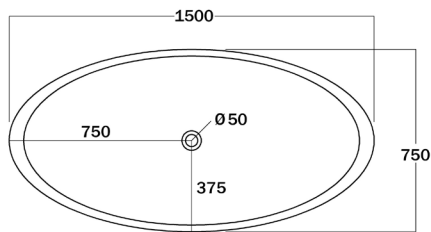

Mojo Oval 1500 MJ01500

Product code: MJ01500
 Colour: White Snow
 Finish: **Matt**
 Length: 1500mm
 Width: 750mm
 Height: 590mm
 Depth: 450mm
 Weight empty: 95kg (light weight formulae)
 Tap holes: N/A
 Capacity: 225L with overflow
 Capacity: 250L without overflow
 Waste: 40mm no overflow (not included)
 Measurements can vary +/- 15mm